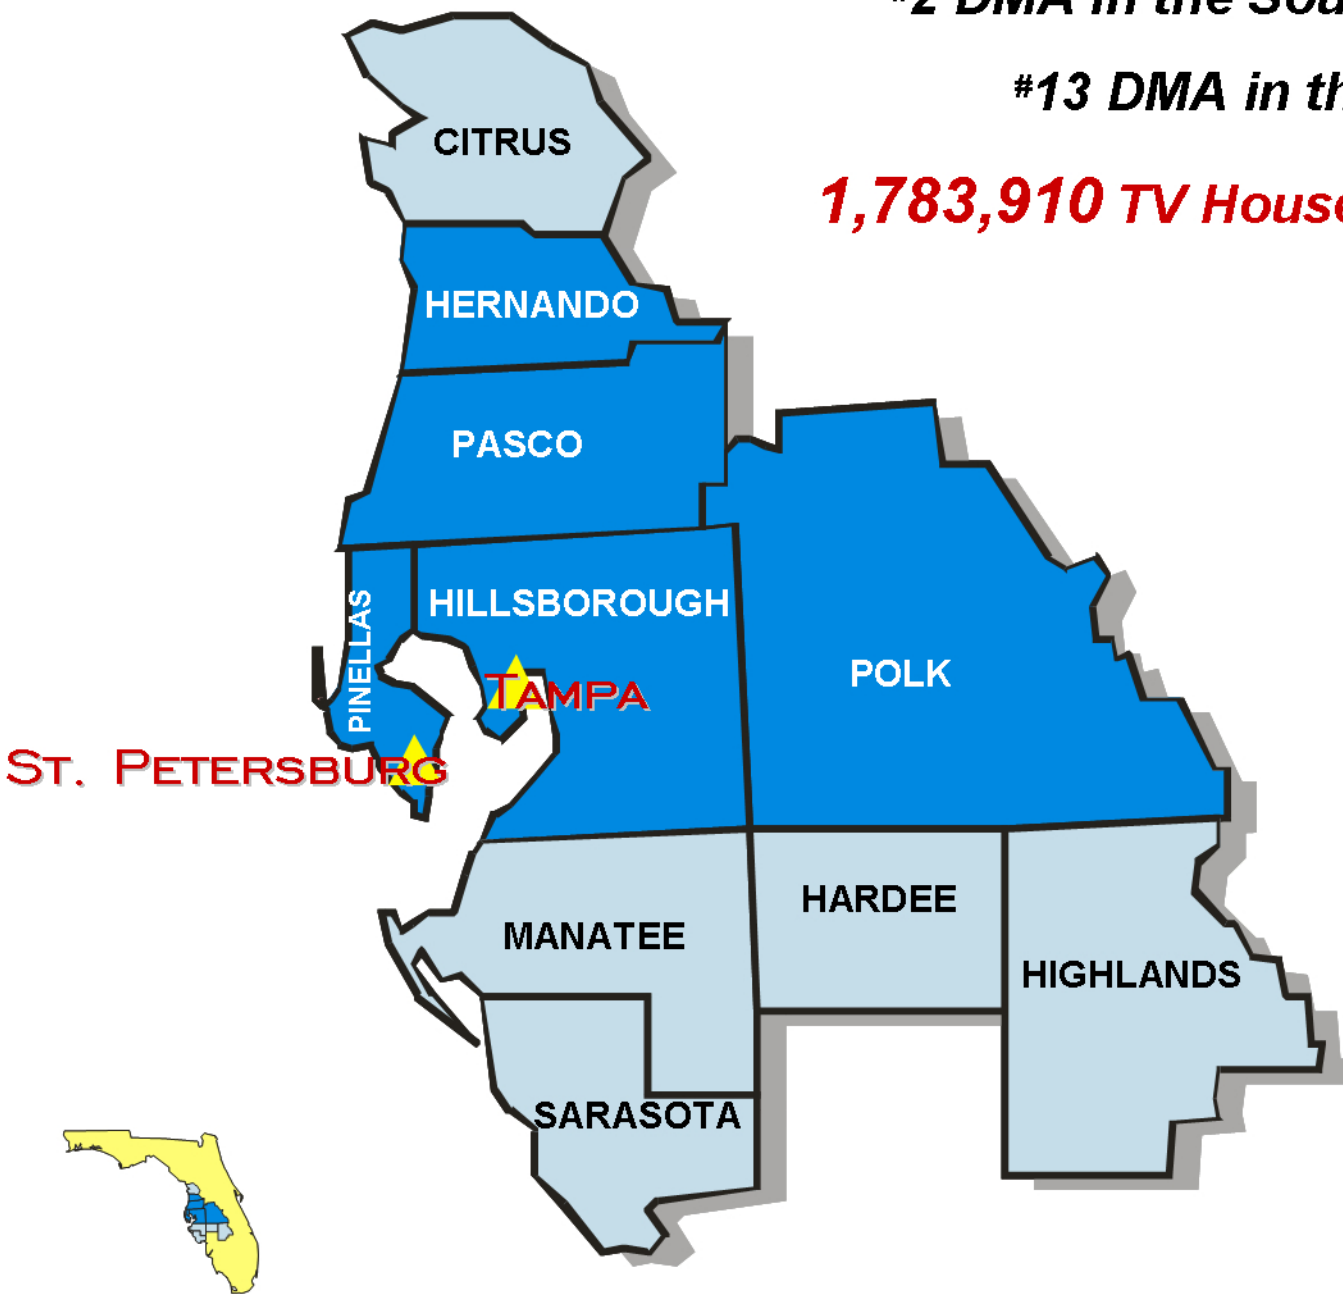

TAMPA – ST. PETERSBURG (SARASOTA) DMA

#1 DMA in Florida

#2 DMA in the Southeast

#13 DMA in the U.S.

1,783,910 TV Households

Source: Nielsen Media Research, Sep2007.

TAMPA BAY'S

tampabays10.com